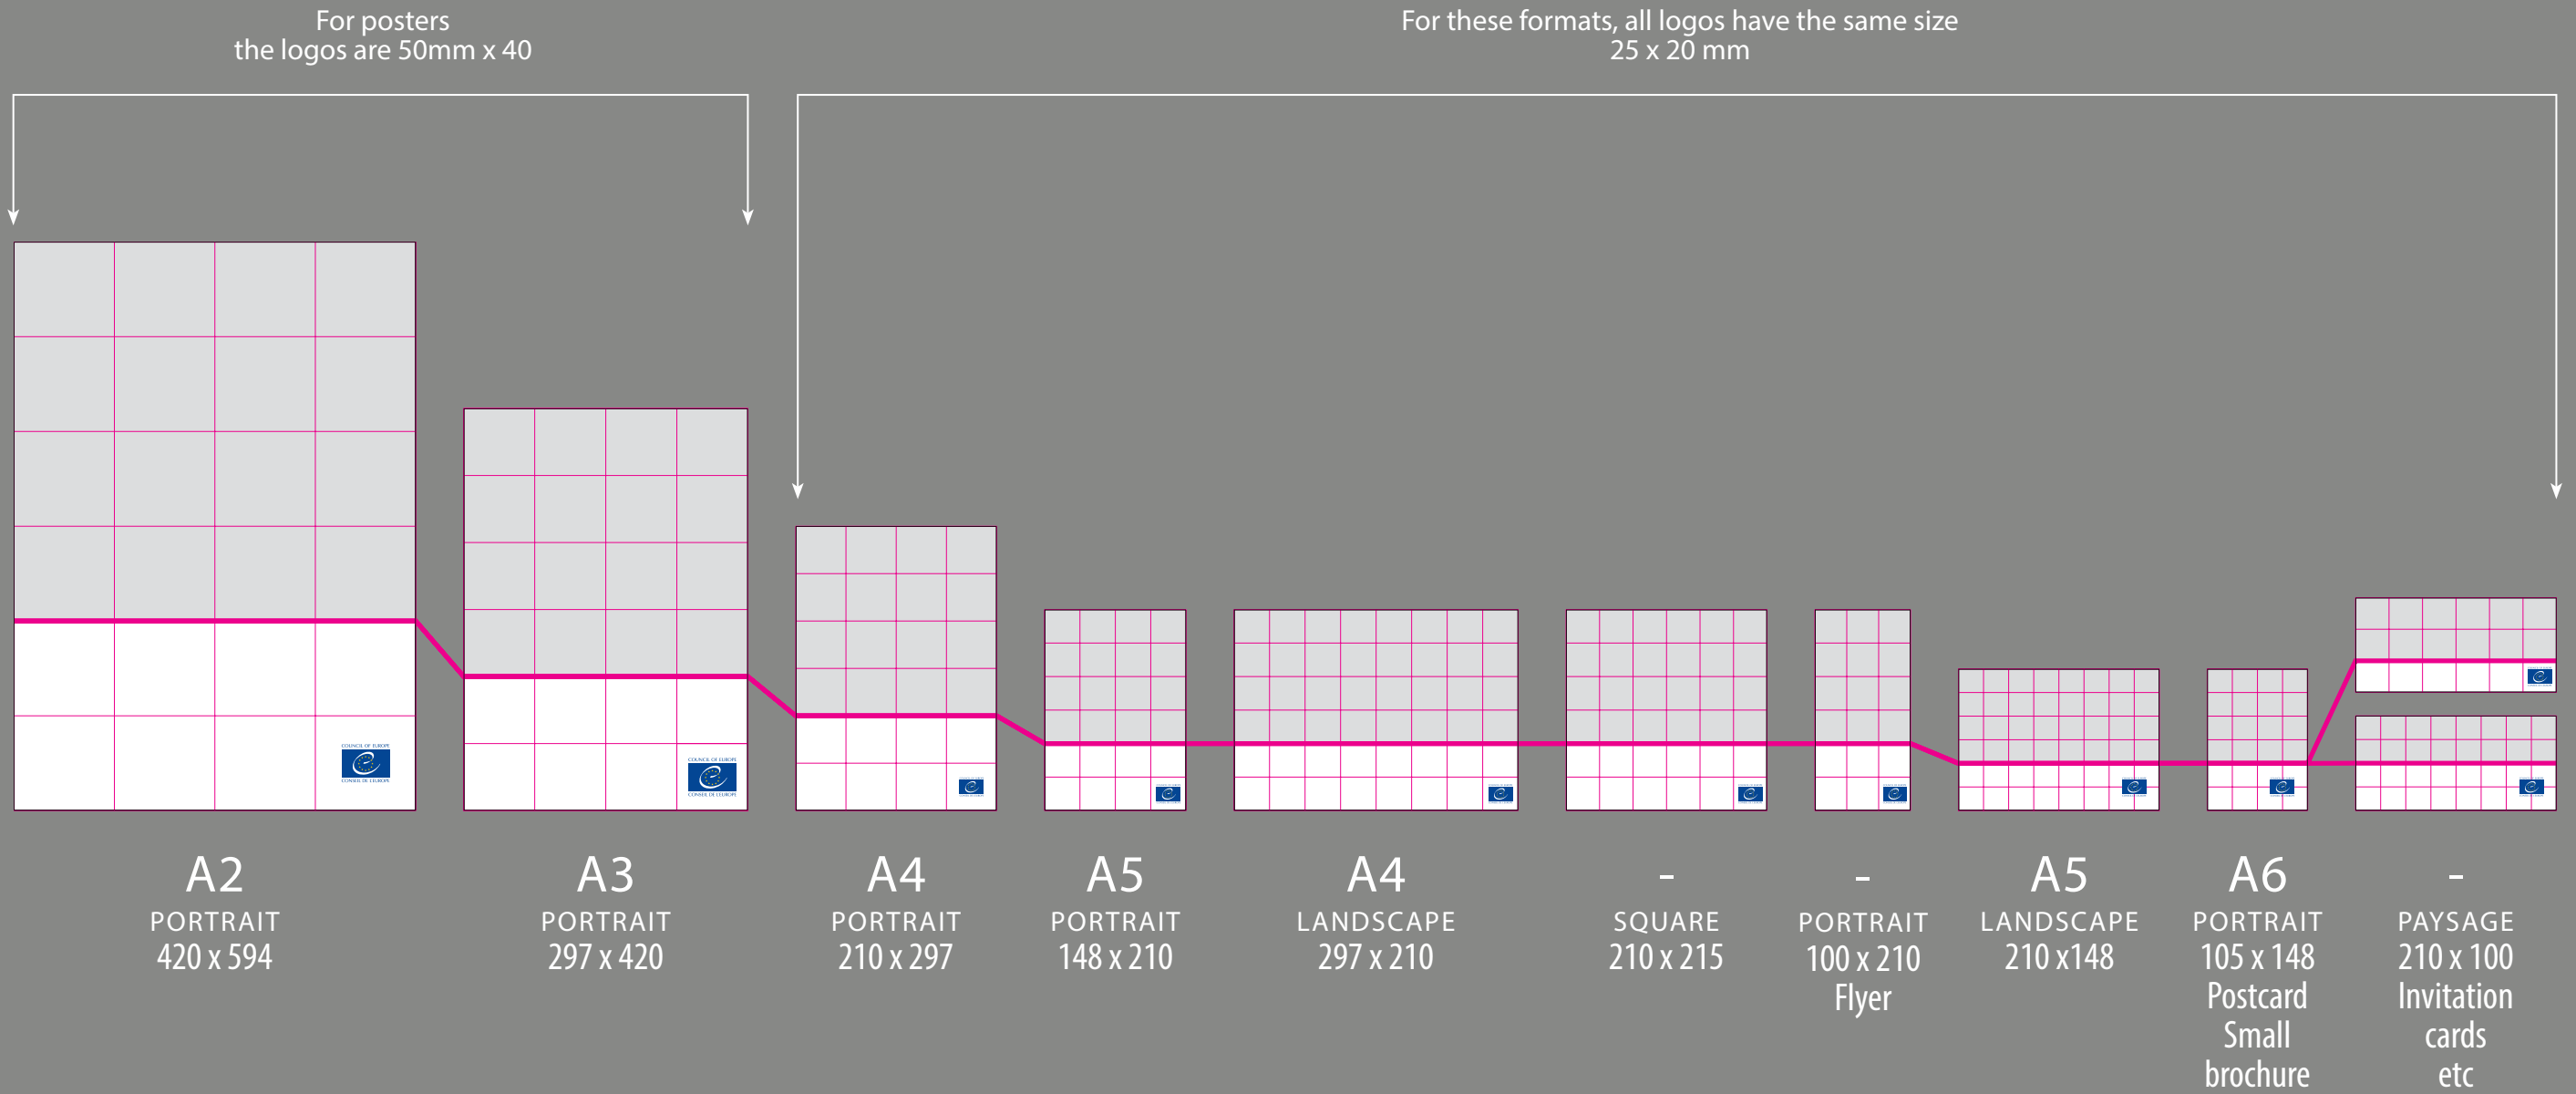

Council of Europe's new visual identity - Guide [extract]

The official logo

The shape, font and colour must not be altered.

It is not recommended to use one or
some elements of the logo.

COUNCIL OF EUROPE

For all printing in colour, the four-colour process must be used.

COUNCIL OF EUROPE

CONSEIL DE L'EUROPE

COUNCIL OF EUROPE

CONSEIL DE L'EUROPE

COUNCIL OF EUROPE

CONSEIL DE L'EUROPE

COUNCIL OF EUROPE

CONSEIL DE L'EUROPE

Logo variant: white text should be used for dark backgrounds.

Logo variant: black and white must be used for all two-colour documents.

The key principles for positioning the logo(s):

Logo positioning
always bottom right,

The page layout must always
keep the bottom third white.

Logos' association:
other logos must always be positioned to the left of the Council of Europe logo.

Logo size:

Precise demarcation of page use

Page layout example (A5)