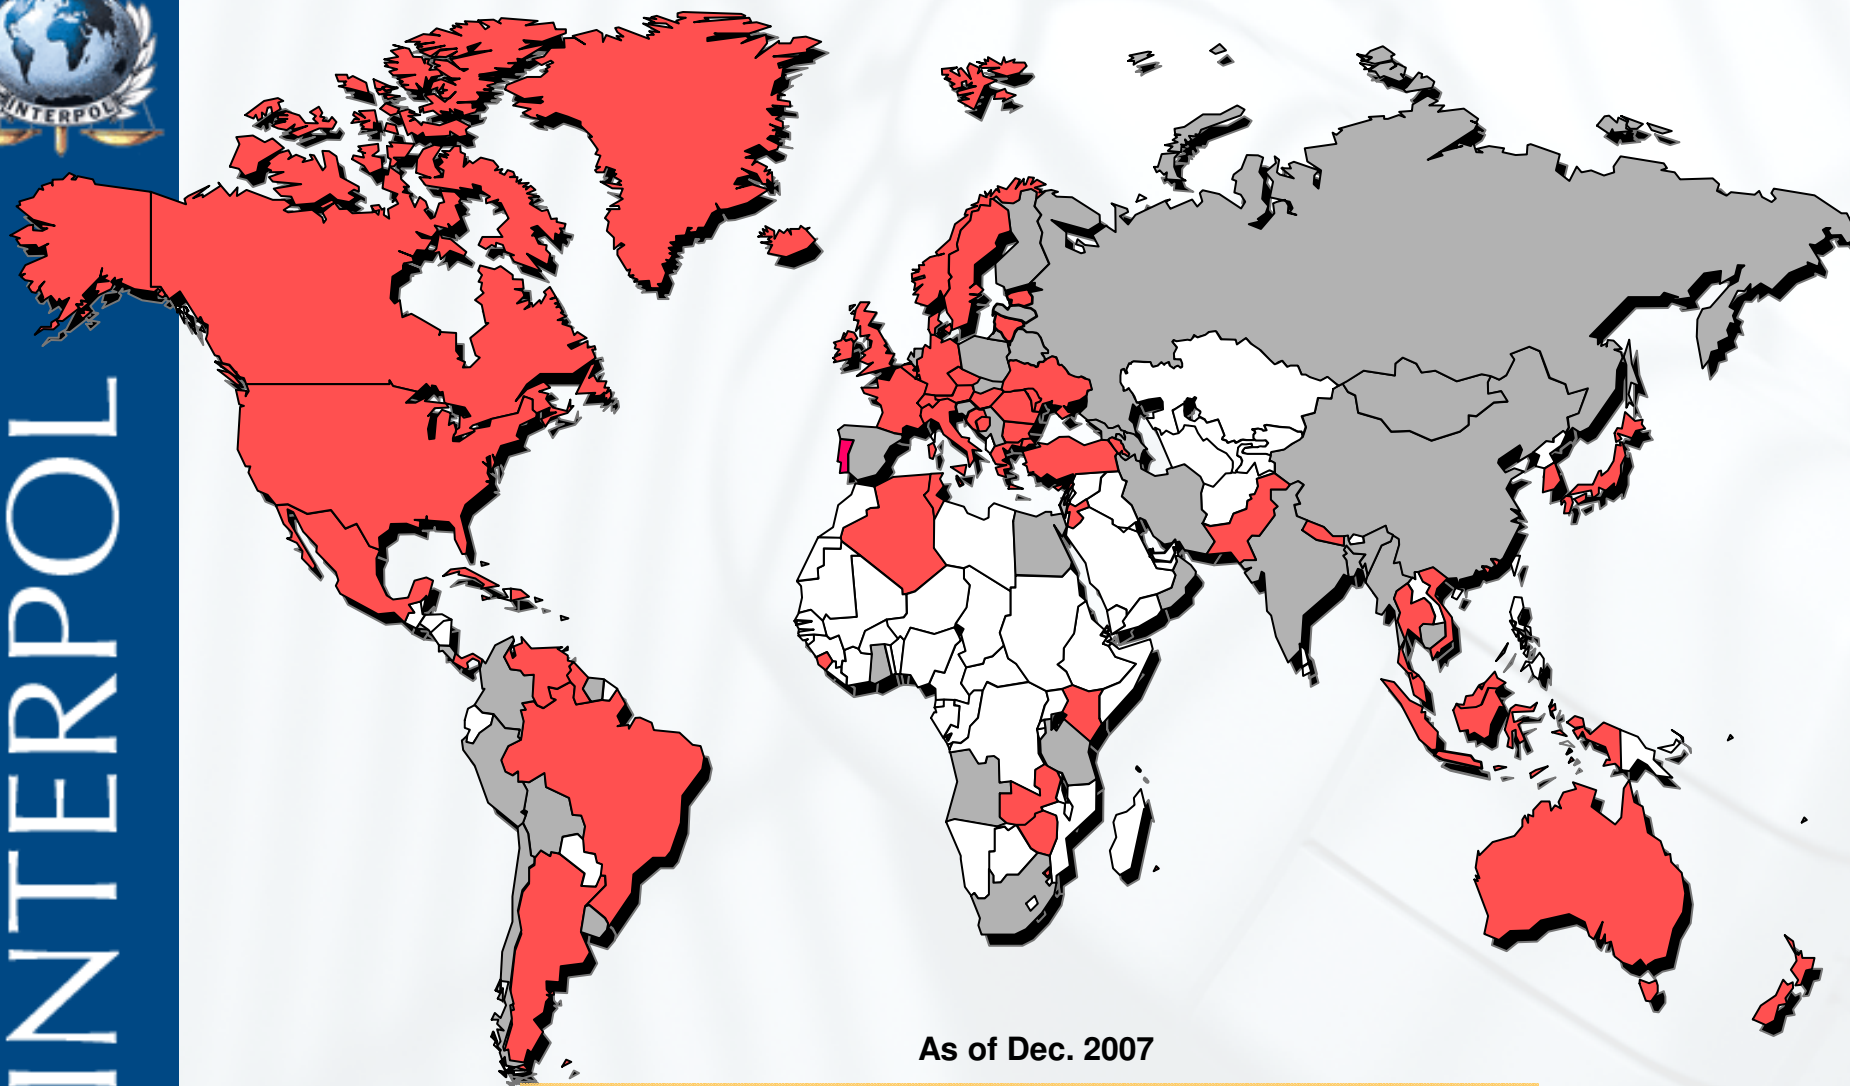

111 National Central Reference Points

INTERPOL

As of Dec. 2007

Red: 24hours/7days available contact point (68)

Gray: Not 24/7contact point (43)

White: No information